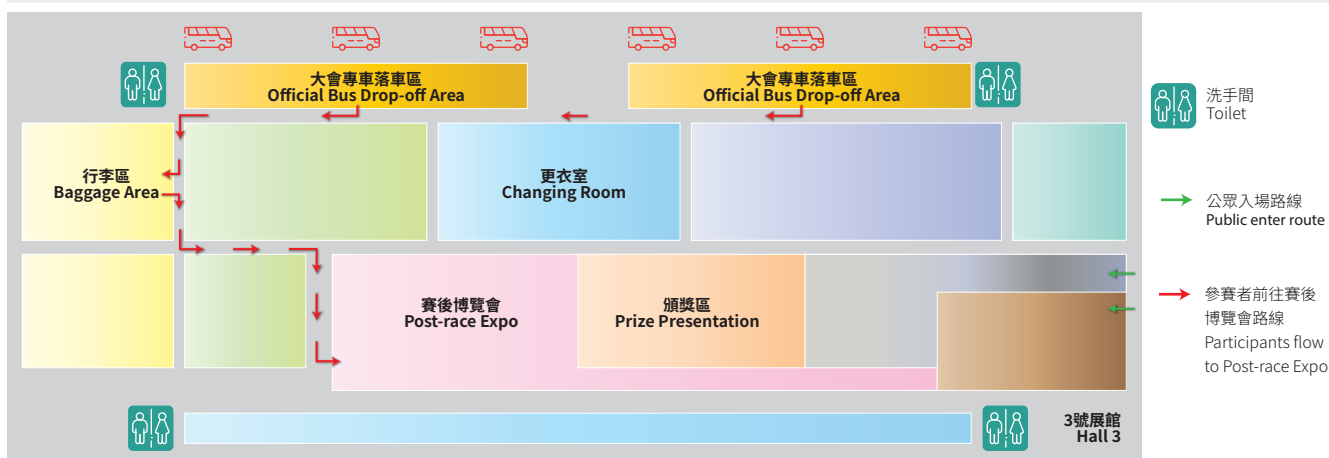

Meeting Point After the Race

賽事頒獎典禮將於比賽當日上午10時正開始，公眾人士可於早上9時45分後進入亞洲國際博覽館3號展館準備觀看頒獎典禮。

The prize presentation for the Race will take place from 10:00am. The public can enter Hall 3 of AsiaWorld-Expo after 09:45am to enjoy the prize presentation.